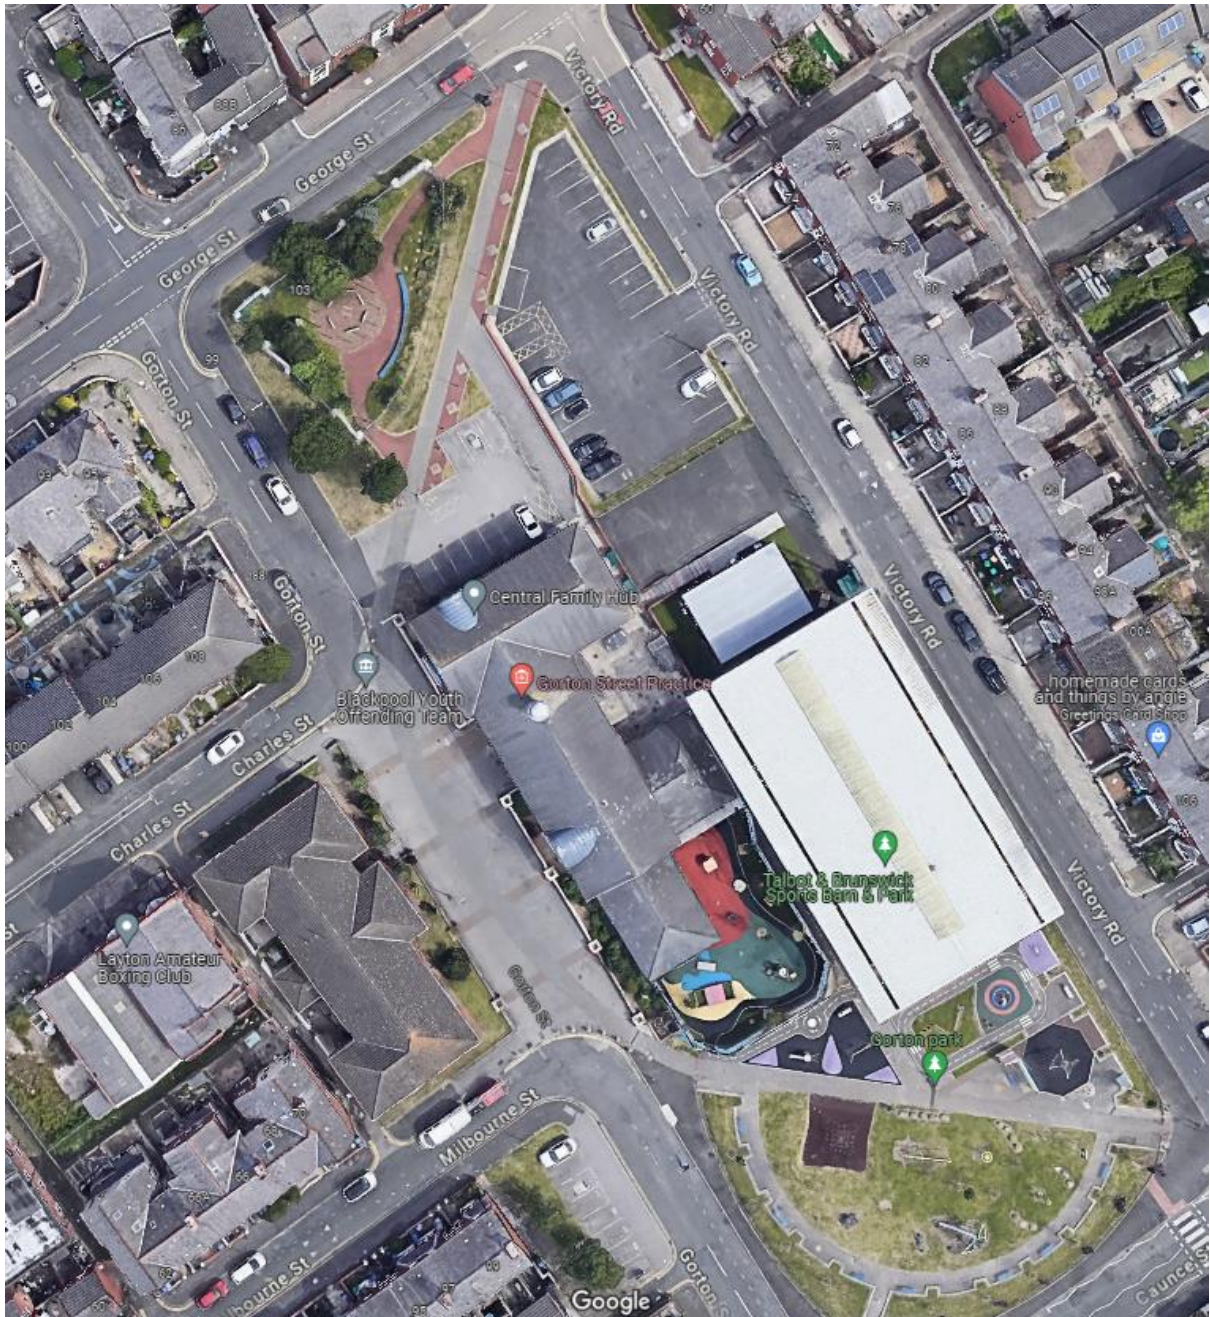

Appendix 13a Blackpool Youth and Community Centre (Bots and Girls Club), Victory Road

Location Plan

Aerial Image

Proposed Site Plan

Proposed Elevations

3D Visuals

View from Victory Road

View from Victory Road

Site Photos